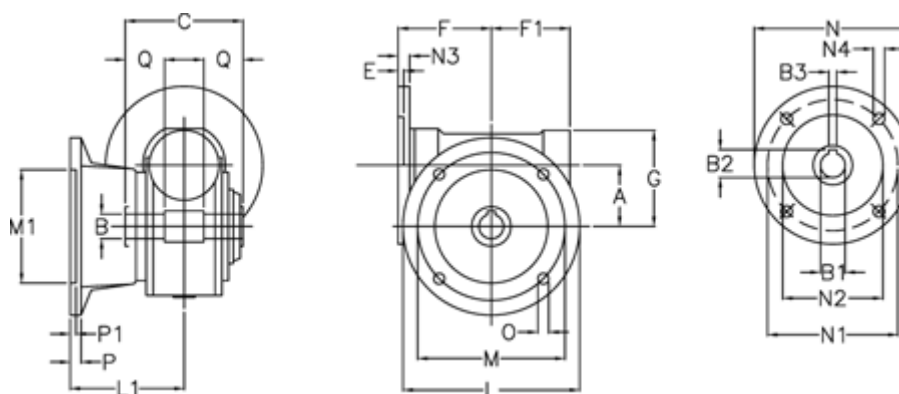

# Data Sheet

Article number: 3918044014423

Description: Worm gear with st. steel hollow shaft  
VF 44 EP-F1-14- 63B14

## Measures

A	= 44.6	F1	= 54	N2	= 60
B	= 18	G	= 71	N3	= 8.0
B1 E7	= 11	L	= 110	N4	= 5.5
B2	= 12.8	L1	= 60.5	O	= 8.5
B3 H9	= 4	M	= 87	P	= 9
C	= 64	M1	= 60	P1	= 7
E	= 2.0	N	= 90	Q	= 24.5
F	= 65	N1	= 75		